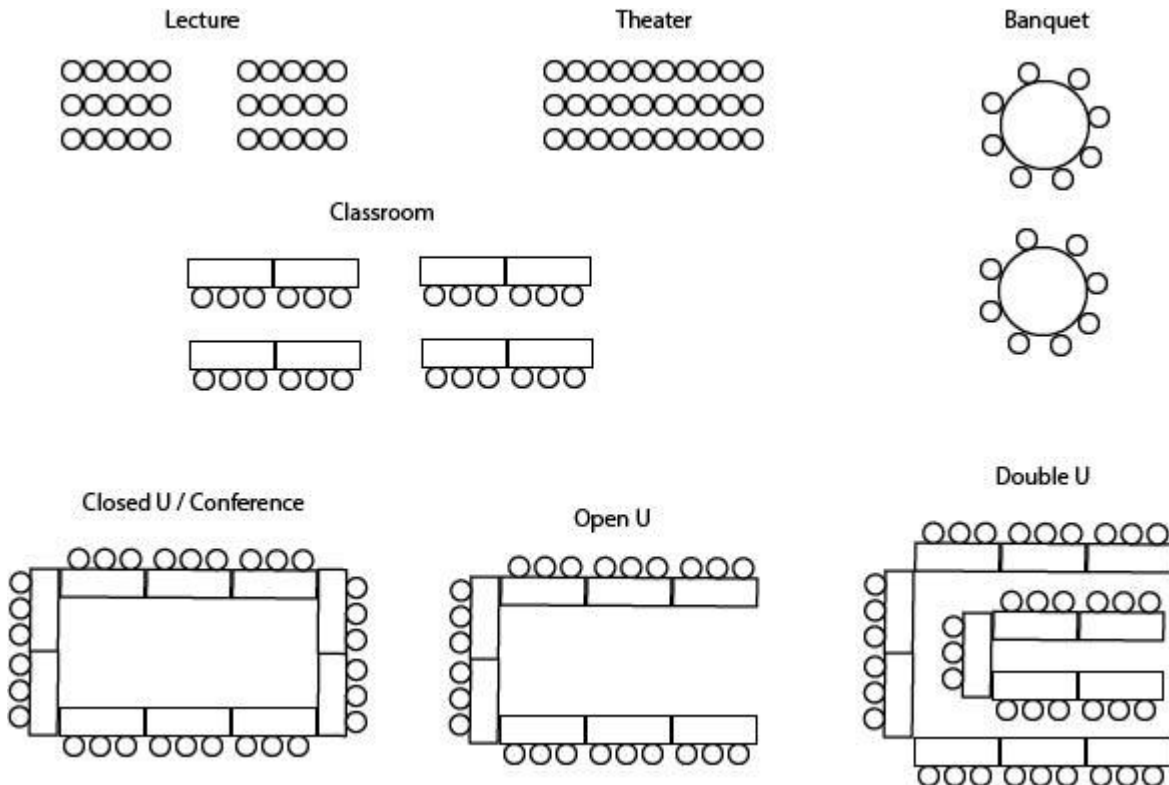

Picnic Area with Pool Access (non-exclusive)

Up to 25 guests $70
26 to 50 guests $140

The pool cannot be reserved for private functions. Rental hours are 12 – 7 p.m. Thursday through Monday during regular summer hours and 12 – 7 p.m. Saturday or Sunday only during reduced hours, up to four hours per reservation. Adult supervision is required for ages 17 and under. Groups must have one adult for every five children.

Lodge - Room Capacities (updated for Fall 2020)

Room/Design	Banquet	Classroom	Closed U/ Conference	Double U	Lecture	Open U	Theater
Hickory	10	8	6	--	--	5	--
Oak	10	8	6	--	--	5	--
Hickory/Oak Combination	23	16	12	--	--	8	--
Dogwood	--	2	3	-	--	--	--
Magnolia	--	--	4	-	--	--	--

Lodge - Room Configurations (Double U, Lecture, and Theater are not currently available)

Effective 1/1/2020. Any reservations made prior will follow previous price structure.